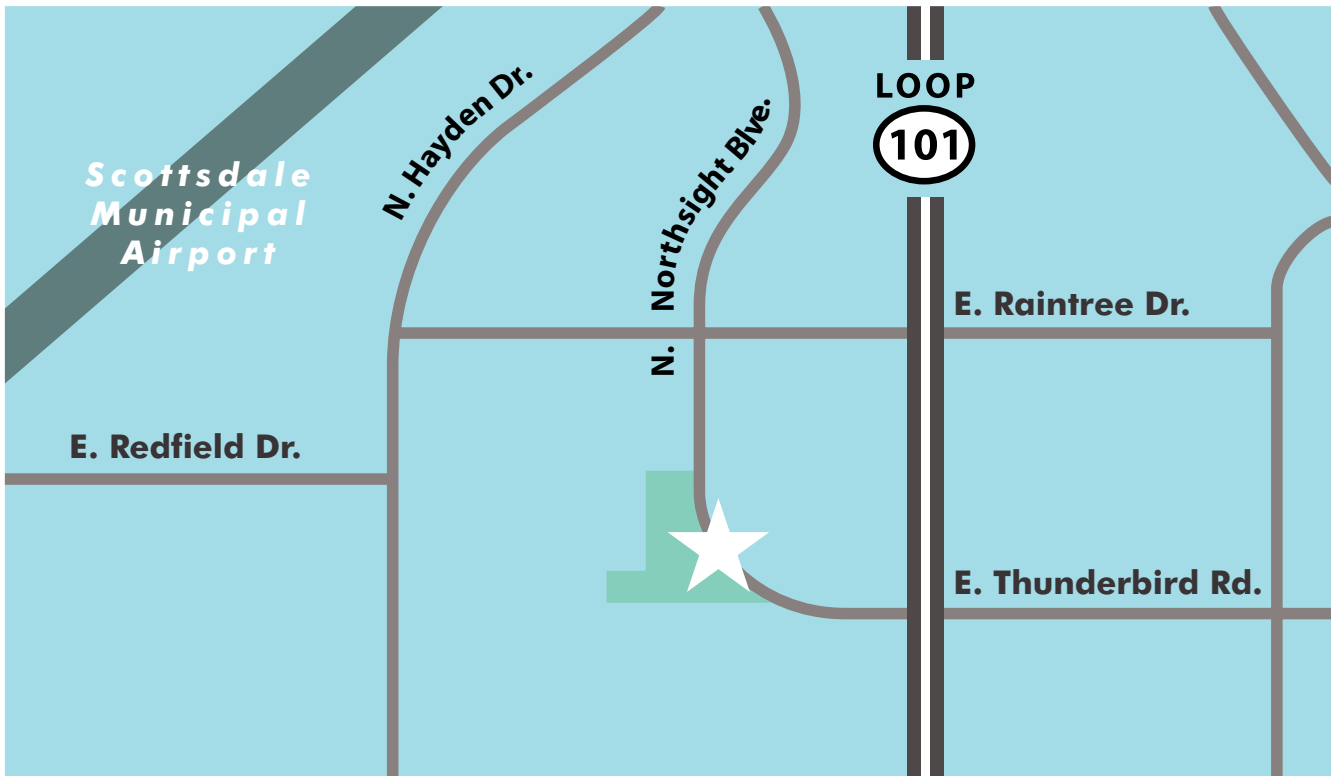

Stave Properties and Crown Builders Location Map

Directions:

From the North LOOP 101 turn west onto East Raintree Dr.

Then, turn south on Northsight Blvd..

The Stave Properties and Crown Builders offices are on located on the southeast corner of 87th Street and Northsight Blvd.